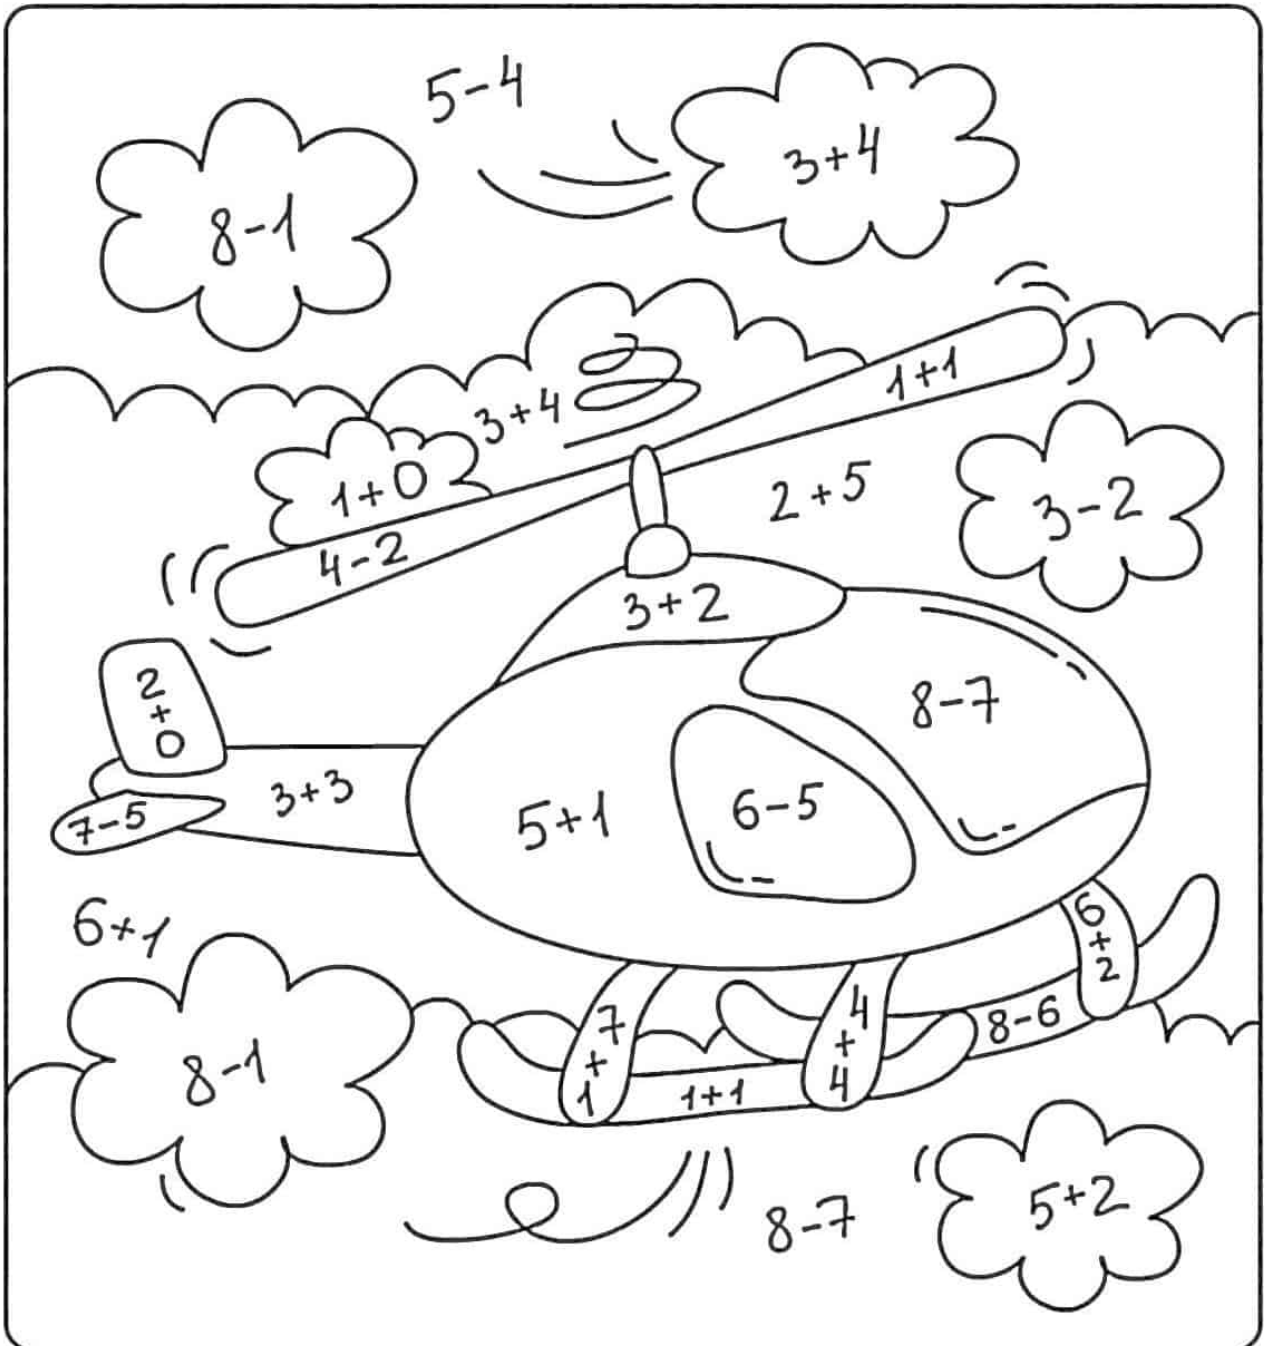

# TOPKLEURPLAAT

1 = lichtblauw  
2 = geel  
5 = rood

6 = donkerblauw  
7 = lichtgrijs  
8 = zwart

# TOPKLEURPLAAT

Caption:

Description:

Dimensions: 1222 x 1434

aperture: 0

credit:

camera:

caption:

created\_timestamp: 0

copyright:

focal\_length: 0

iso: 0

shutter\_speed: 0

title:

orientation: 1

keywords: Array