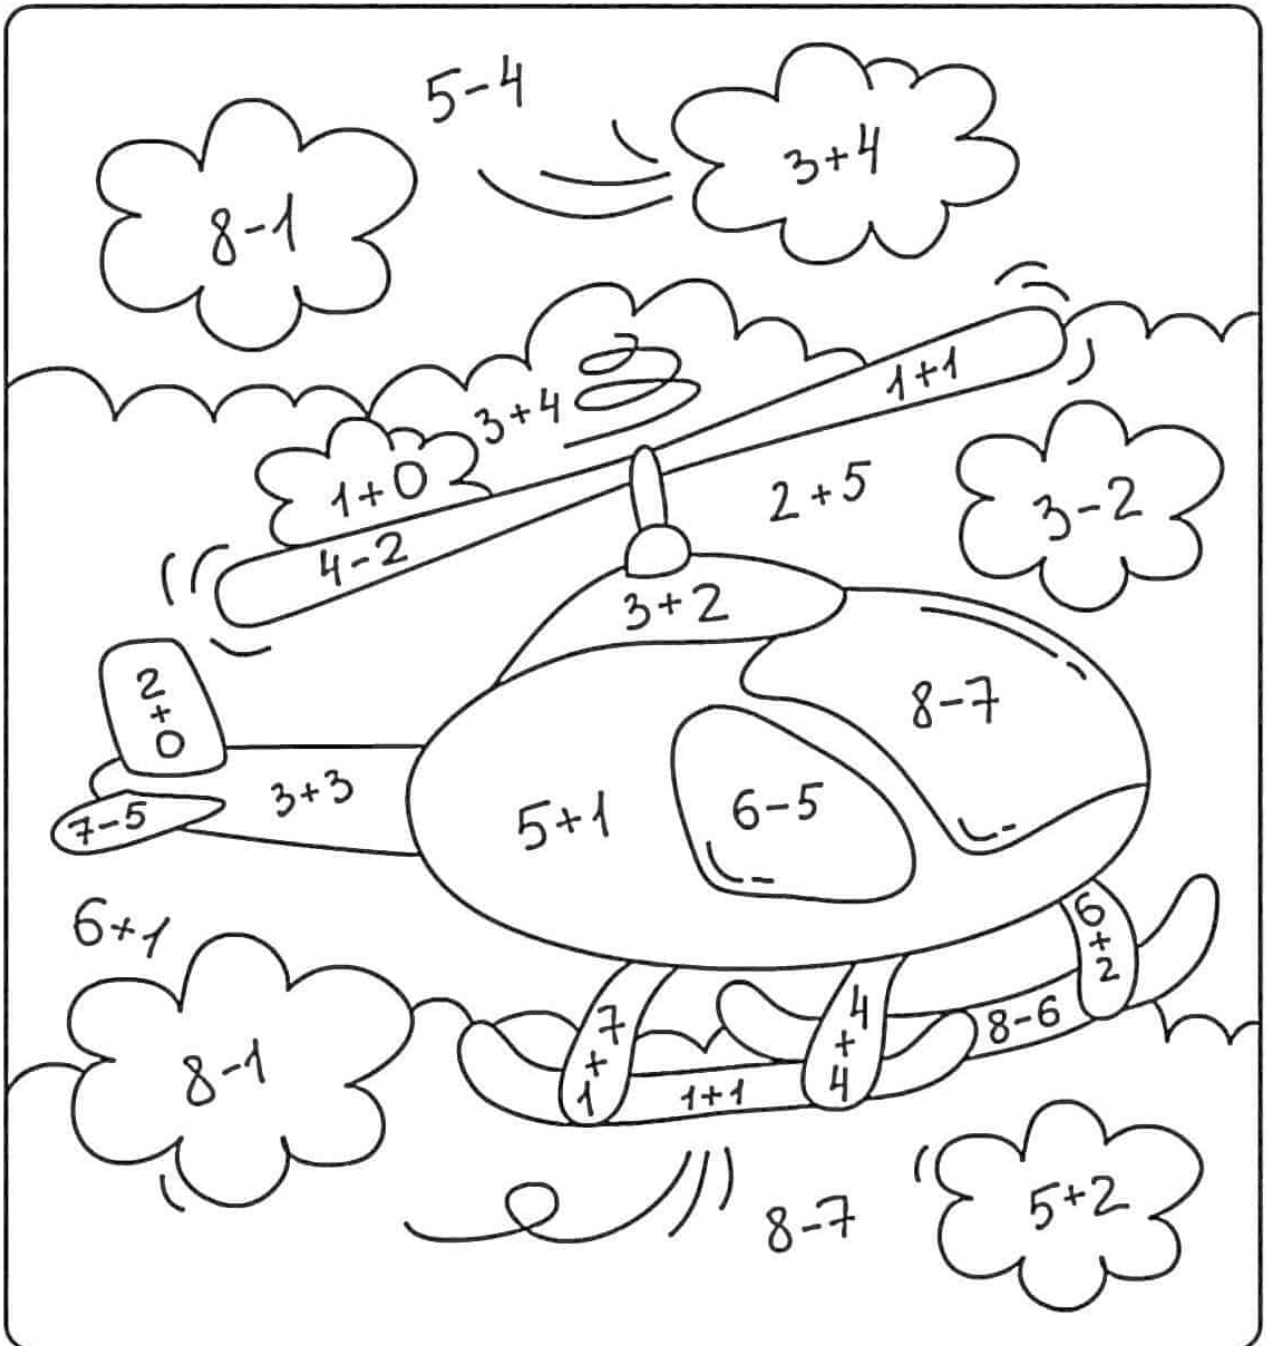

# TOPKLEURPLAAT

1 = lichtblauw  
2 = geel  
5 = rood

6 = donkerblauw  
7 = lichtgrijs  
8 = zwart

# TOPKLEURPLAAT

Caption:

Description:

Dimensions: 1222 x 1434

aperture: 0

credit:

camera:

caption:

created\_timestamp: 0

copyright:

focal\_length: 0

iso: 0

shutter\_speed: 0

title:

orientation: 1

keywords: Array