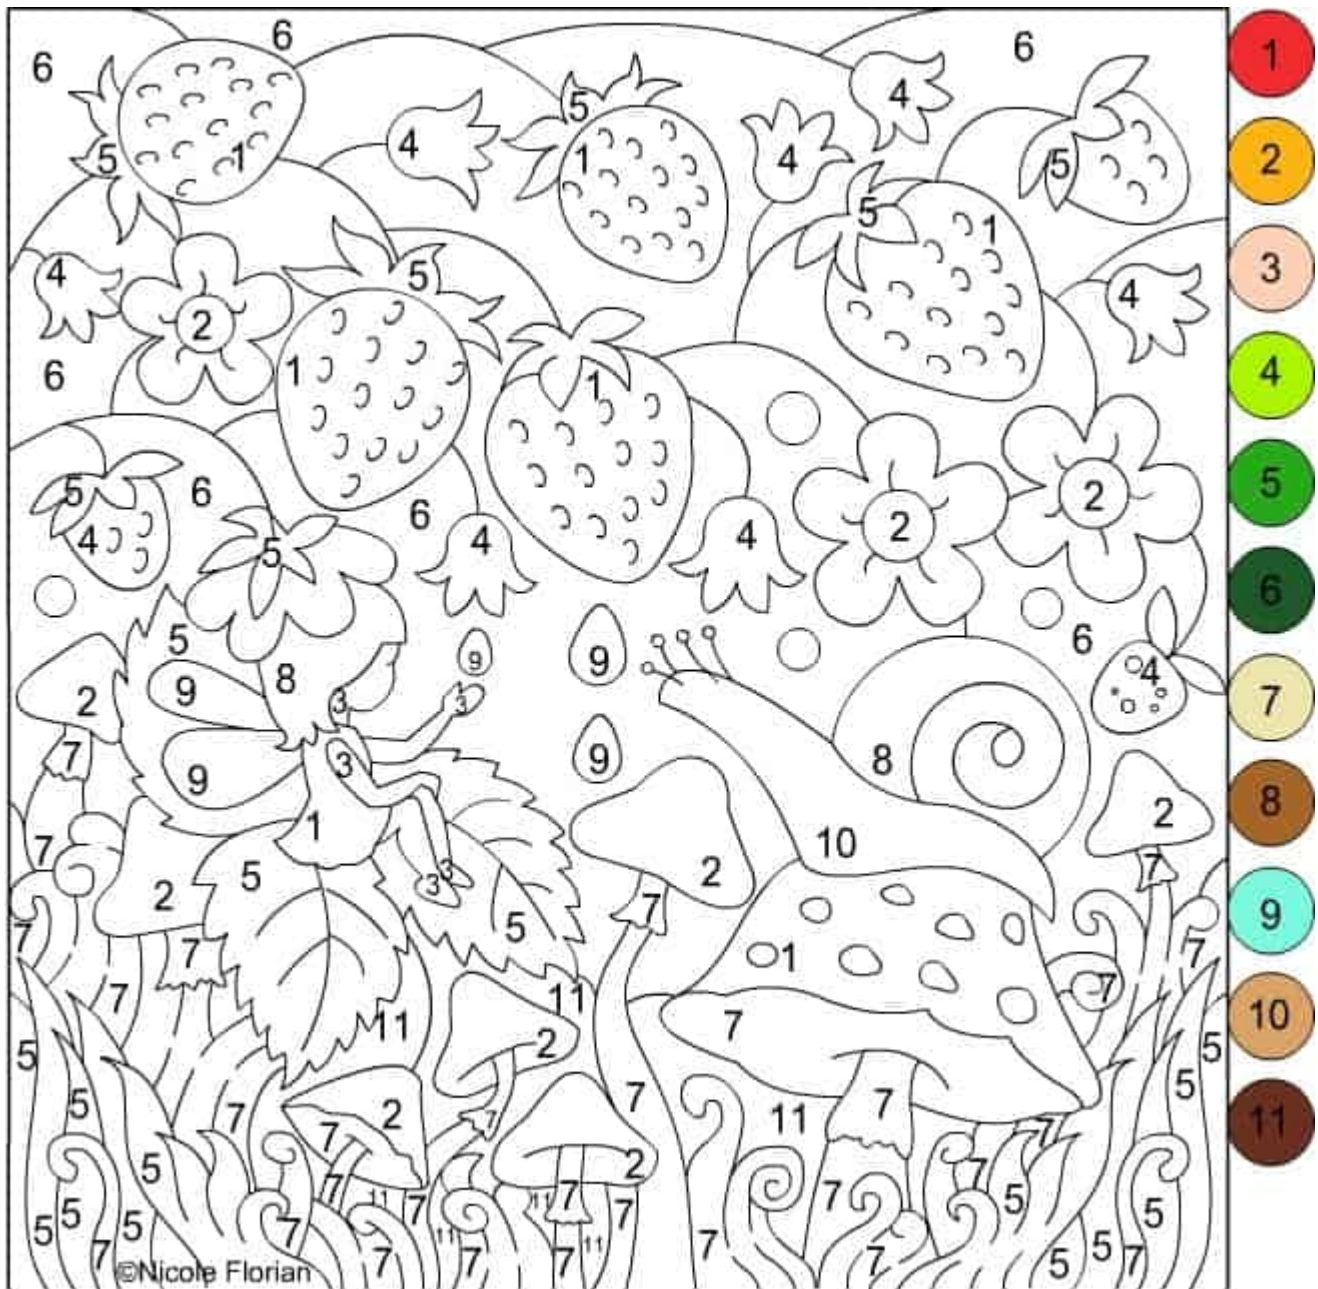

TOPKLEURPLAAT

Caption:

Description:

Dimensions: 655 x 643

TOPKLEURPLAAT

aperture: 0
credit:
camera:
caption:
created_timestamp: 0
copyright:
focal_length: 0
iso: 0
shutter_speed: 0
title:
orientation: 0
keywords: Array