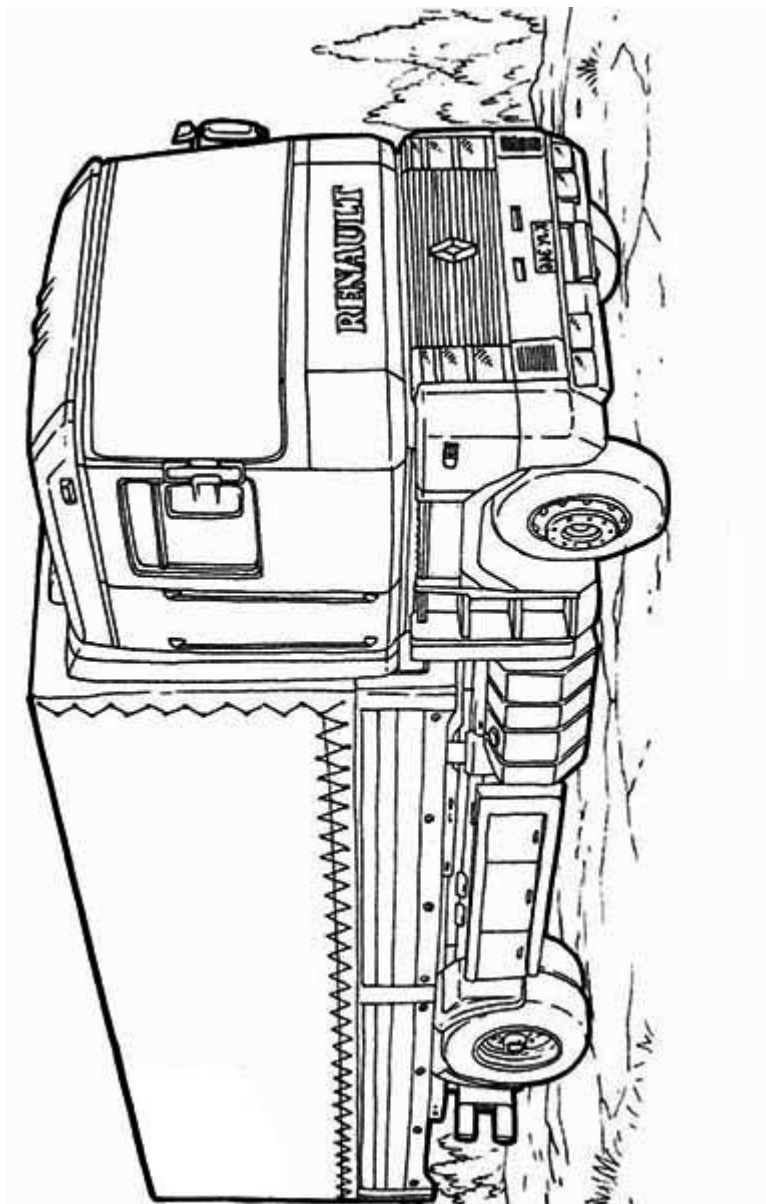

TOPKLEURPLAAT

Caption:

Description:

Dimensions: 382 x 600

aperture: 0

credit:

TOPKLEURPLAAT

camera:
caption:
created_timestamp: 0
copyright:
focal_length: 0
iso: 0
shutter_speed: 0
title:
orientation: 0
keywords: Array