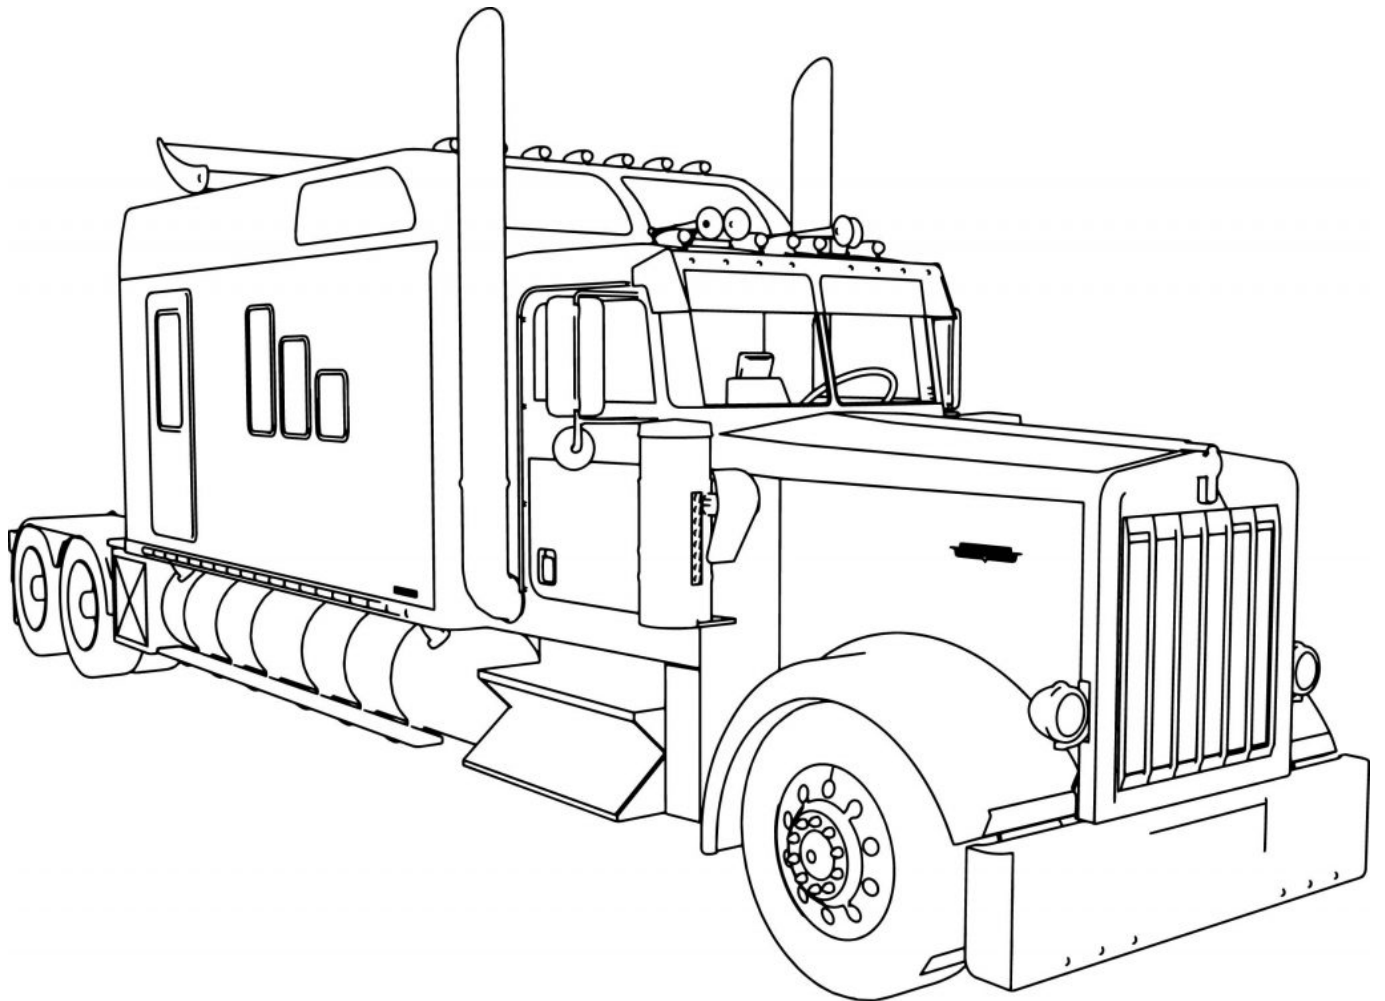

TOPKLEURPLAAT

Caption:

Description:

Dimensions: 1024 x 748

aperture: 0

credit:

camera:

caption:

created_timestamp: 0

copyright:

focal_length: 0

TOPKLEURPLAAT

iso: 0

shutter_speed: 0

title:

orientation: 0