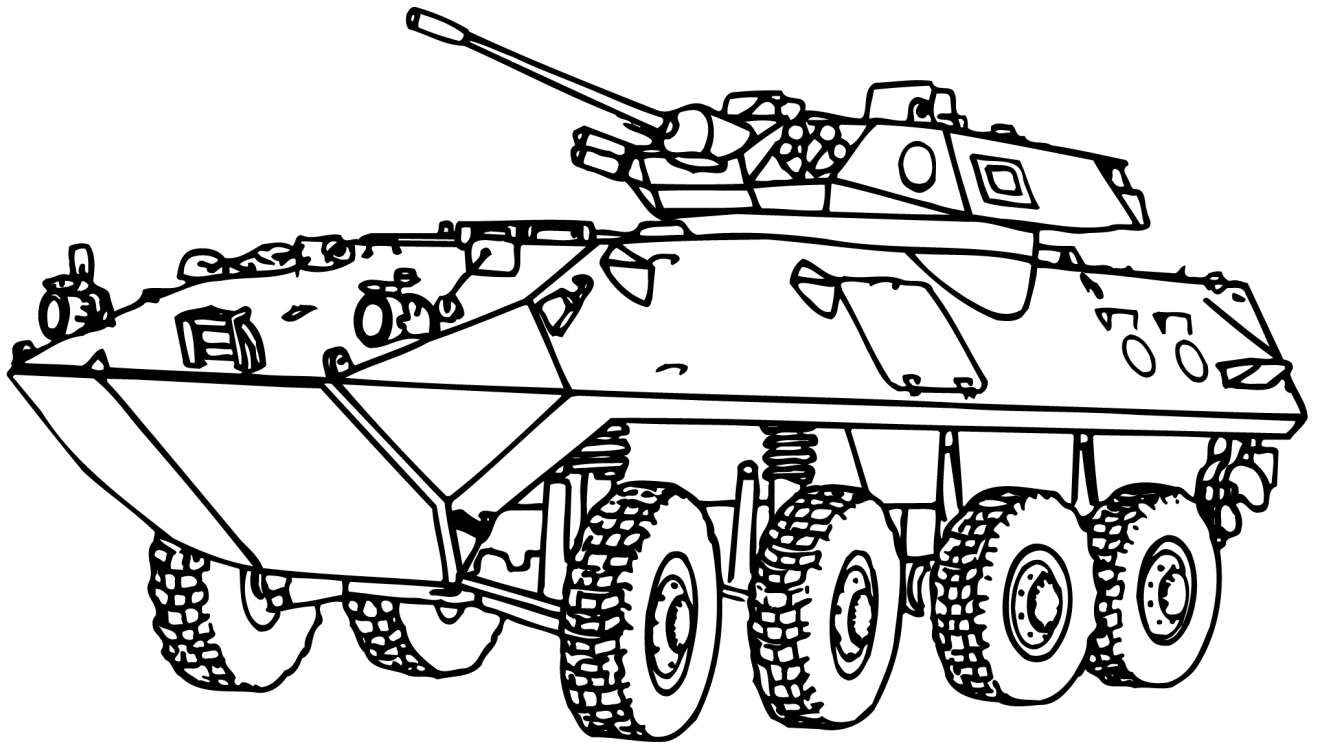

TOPKLEURPLAAT

Caption:

TOPKLEURPLAAT

Description:

Dimensions: 2103 x 2261

aperture: 0

credit:

camera:

caption:

created_timestamp: 0

copyright:

focal_length: 0

iso: 0

shutter_speed: 0

title:

orientation: 0