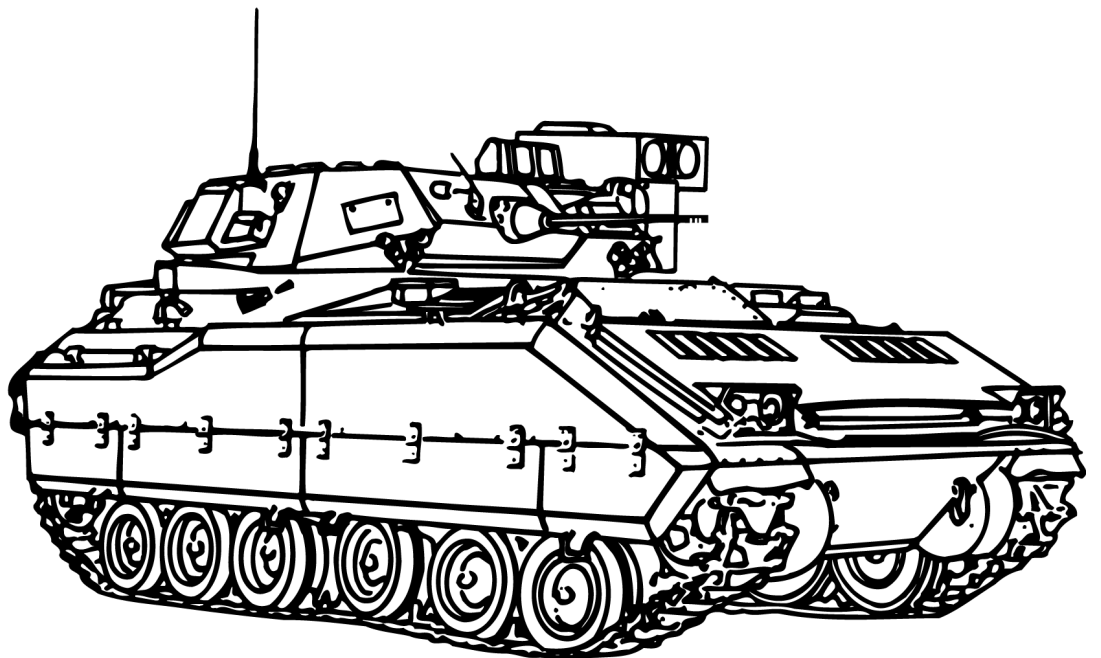

TOPKLEURPLAAT

Caption:

TOPKLEURPLAAT

Description:

Dimensions: 2103 x 2261

aperture: 0

credit:

camera:

caption:

created_timestamp: 0

copyright:

focal_length: 0

iso: 0

shutter_speed: 0

title:

orientation: 0