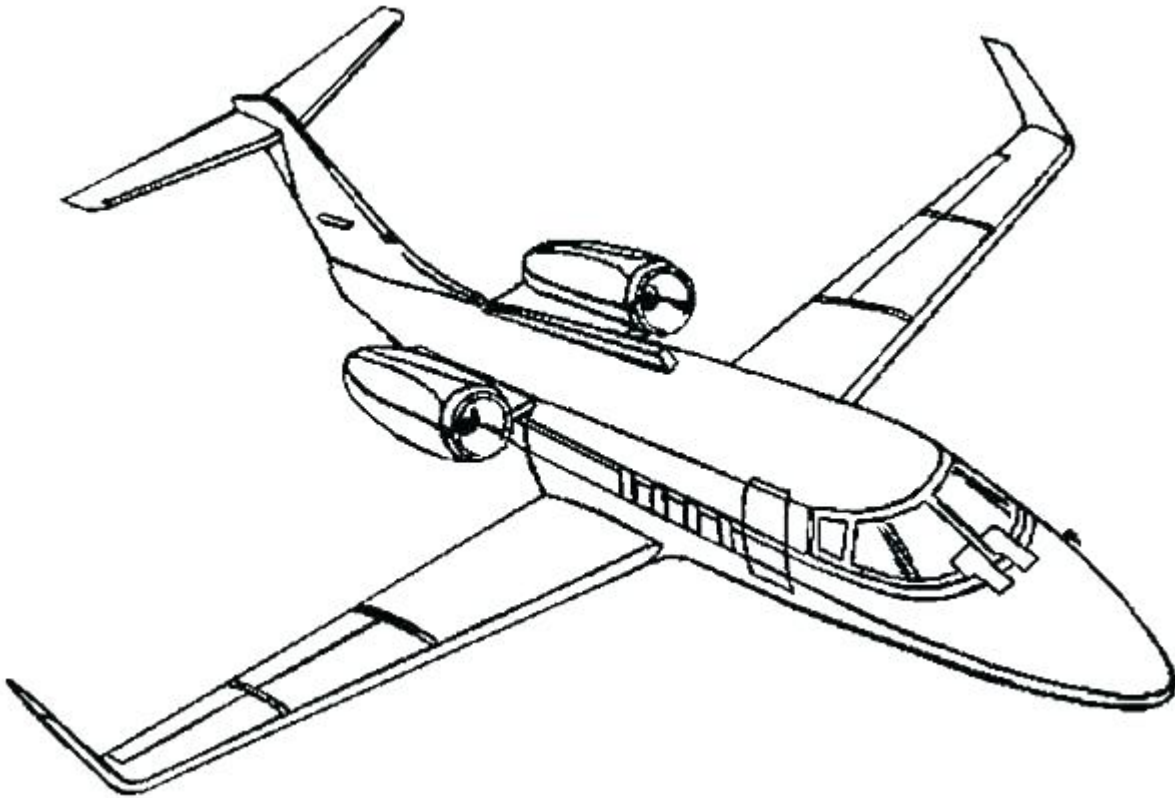

TOPKLEURPLAAT

Caption:

Description:

Dimensions: 600 x 409

aperture: 0

credit:

camera:

caption:

created_timestamp: 0

copyright:

focal_length: 0

iso: 0

shutter_speed: 0

title:

orientation: 0

TOPKLEURPLAAT