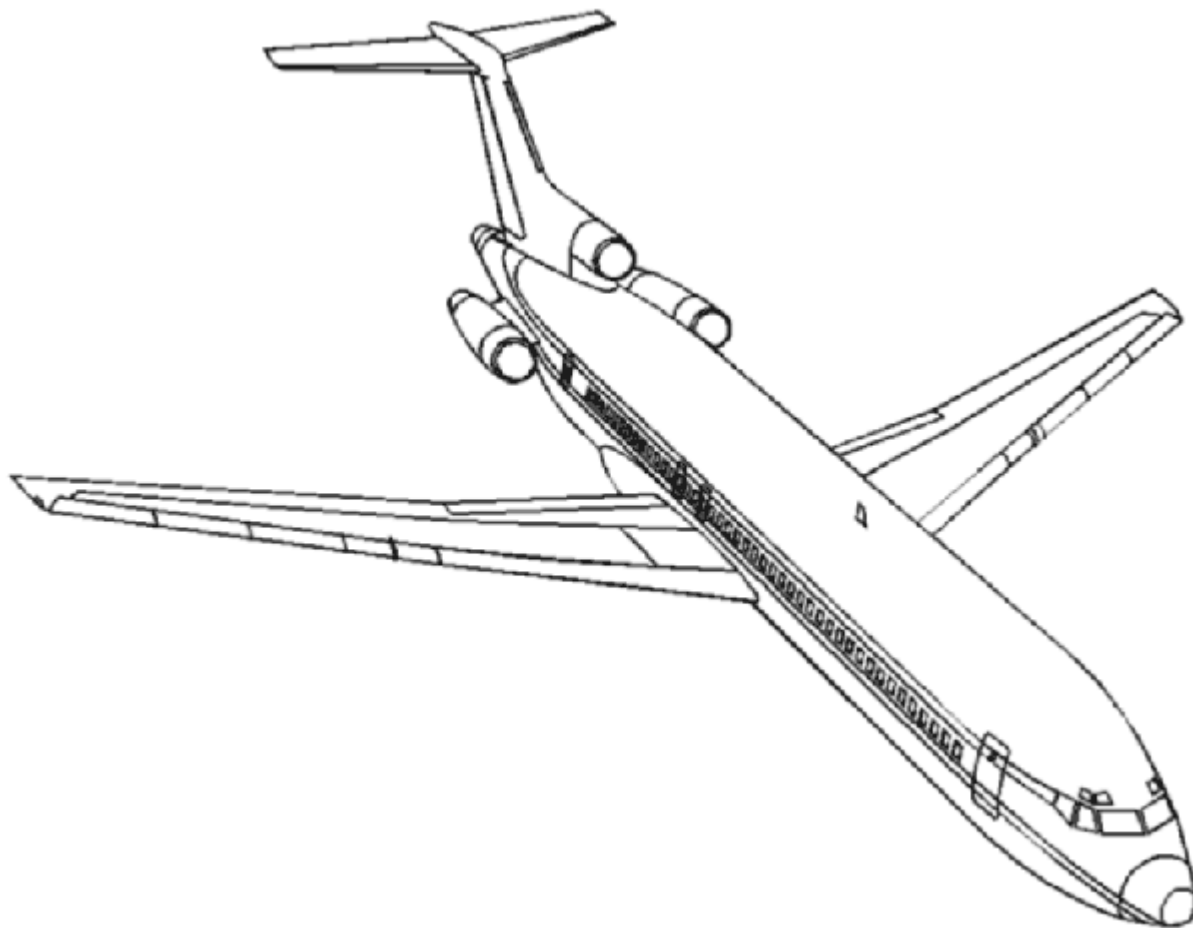

TOPKLEURPLAAT

Caption:

Description:

Dimensions: 600 x 490

aperture: 0

credit:

camera:

caption:

created_timestamp: 0

copyright:

focal_length: 0

iso: 0

TOPKLEURPLAAT

shutter_speed: 0

title:

orientation: 0