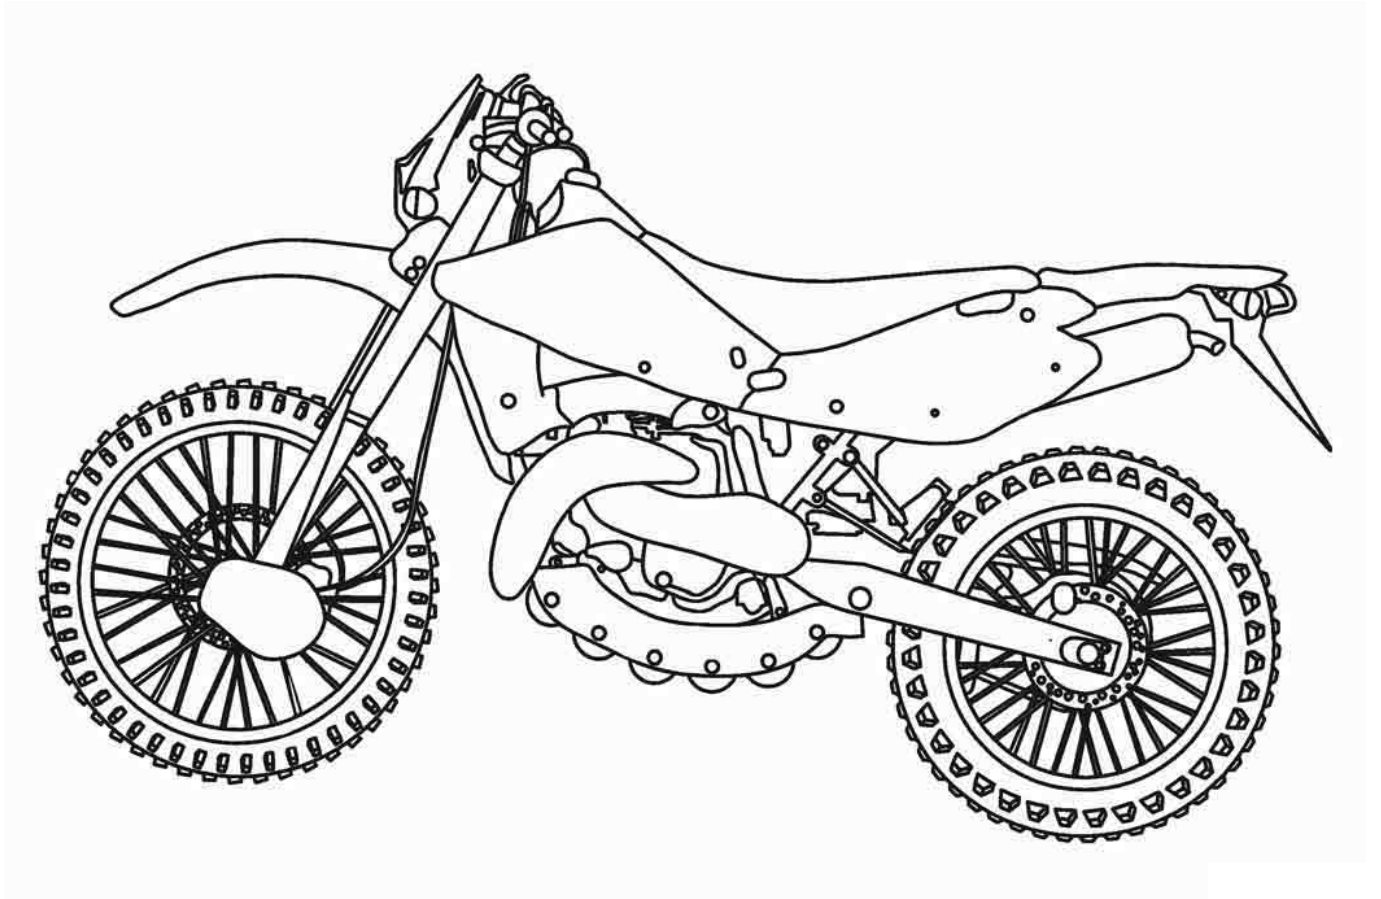

# TOPKLEURPLAAT

Caption:

Description:

Dimensions: 1050 x 696

aperture: 0

credit:

camera:

caption:

created\_timestamp: 0

copyright:

focal\_length: 0

iso: 0

shutter\_speed: 0

# TOPKLEURPLAAT

title:

orientation: 0

keywords: Array