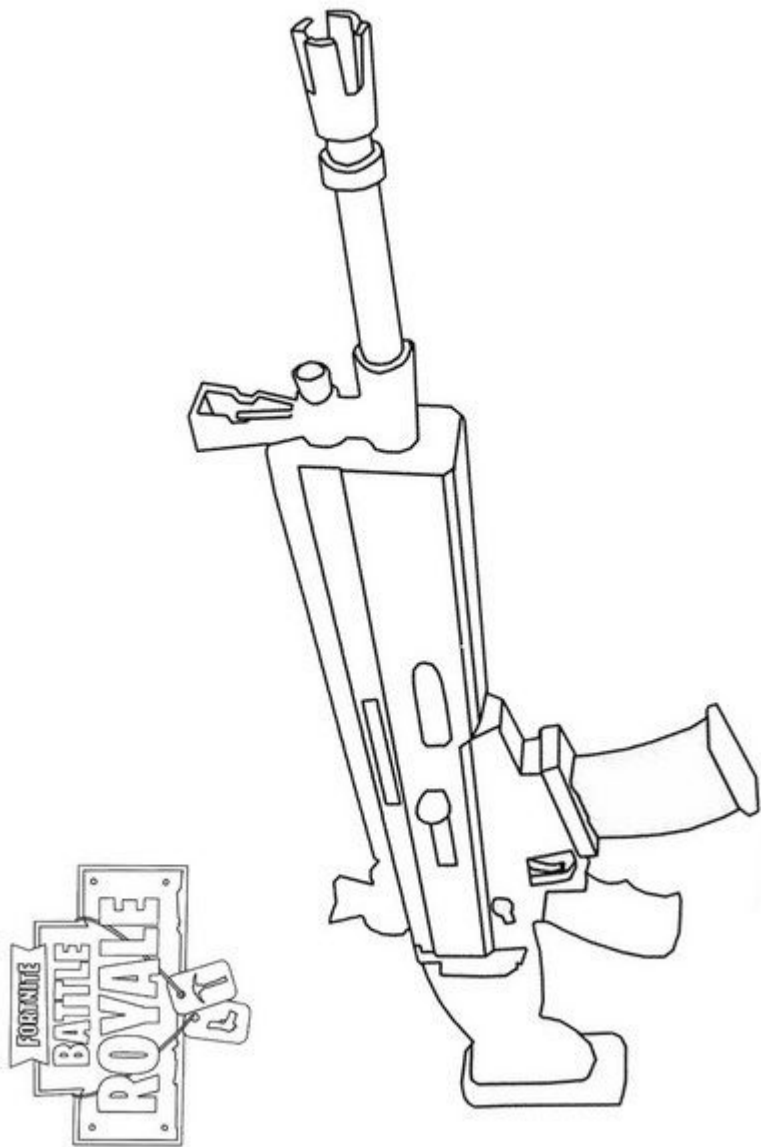

TOPKLEURPLAAT

Caption:

Description:

Dimensions: 409 x 600

aperture: 0

credit:

TOPKLEURPLAAT

camera:
caption:
created_timestamp: 0
copyright:
focal_length: 0
iso: 0
shutter_speed: 0
title:
orientation: 1
keywords: Array