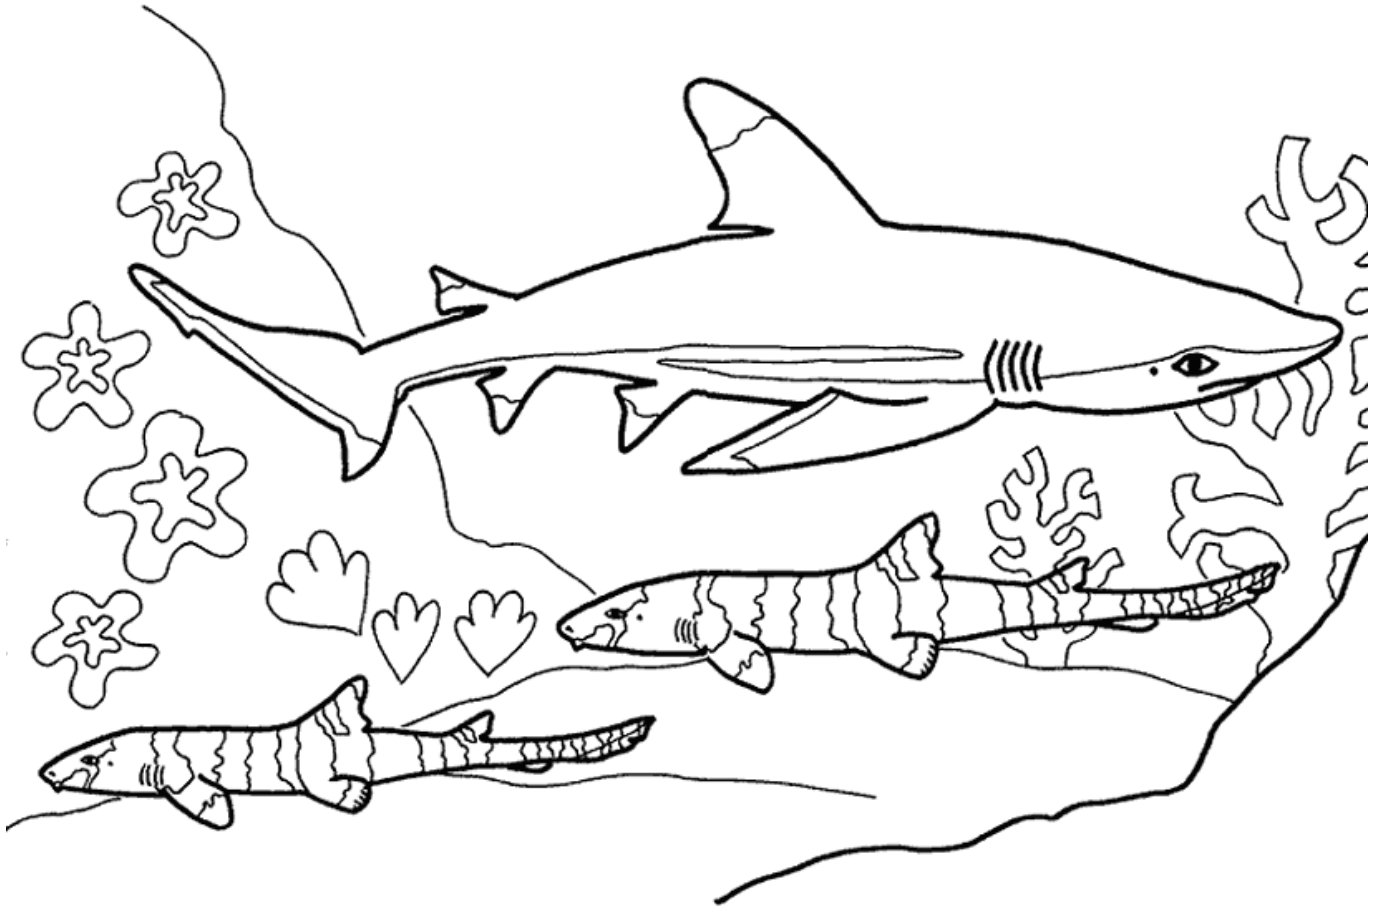

TOPKLEURPLAAT

Caption:

Description:

Dimensions: 821 x 700

aperture: 0

credit:

camera:

TOPKLEURPLAAT

caption:
created_timestamp: 0
copyright:
focal_length: 0
iso: 0
shutter_speed: 0
title:
orientation: 0
keywords: Array